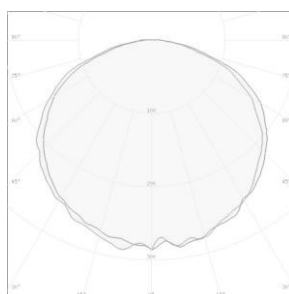

Angle d'éclairage
Beam angle

120°