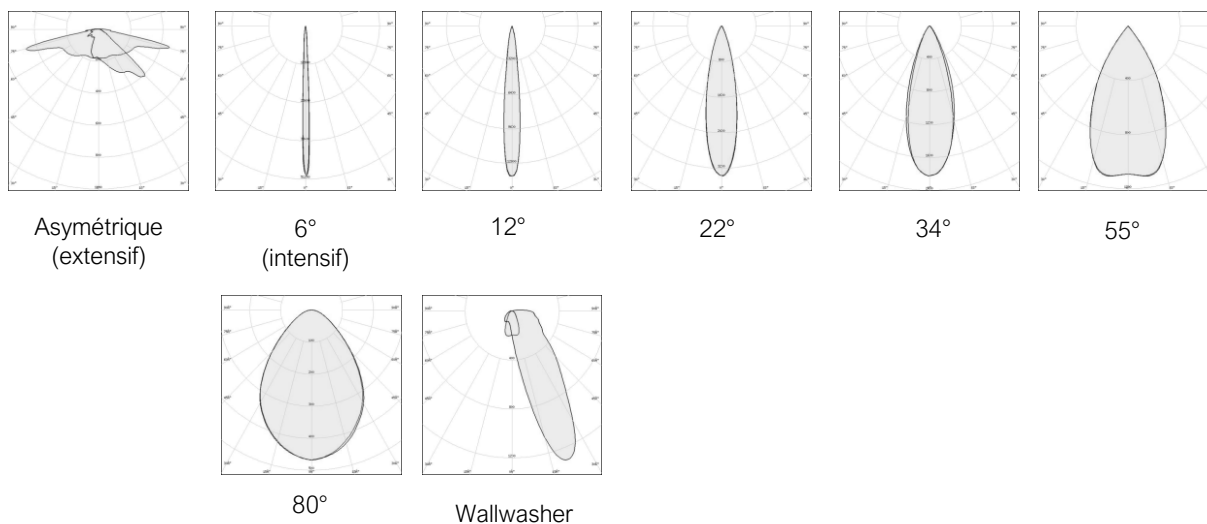

Photométries  
Beam angles

ODELI

Gamme QUASAR 3730  
Luminaire outdoor

---

QUASAR3730 intensif